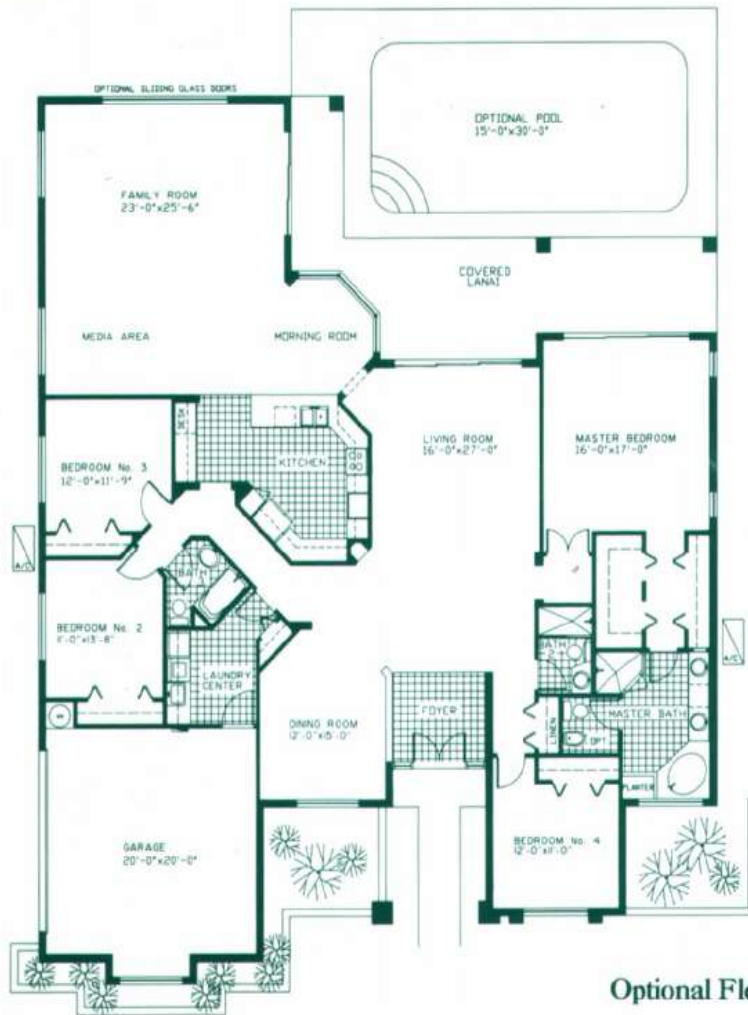

The St. Andrews

Deluxe Series

Elevation A

Elevation B

Artist's concepts.

GREENVIEW
 **COVE**
GOLF ESTATES

Optional Floor Plan

The St. Andrews

4 Bedrooms, 3 Baths	
Optional 5th Bedroom, 4 Bath	
A/C Living Area	3,168
Garage	454
Covered Entry	103
Covered Lanai	398
Total	4,123

Developer reserves the right to modify all plans and/or specifications without notice or obligation. Dimensions are approximate.