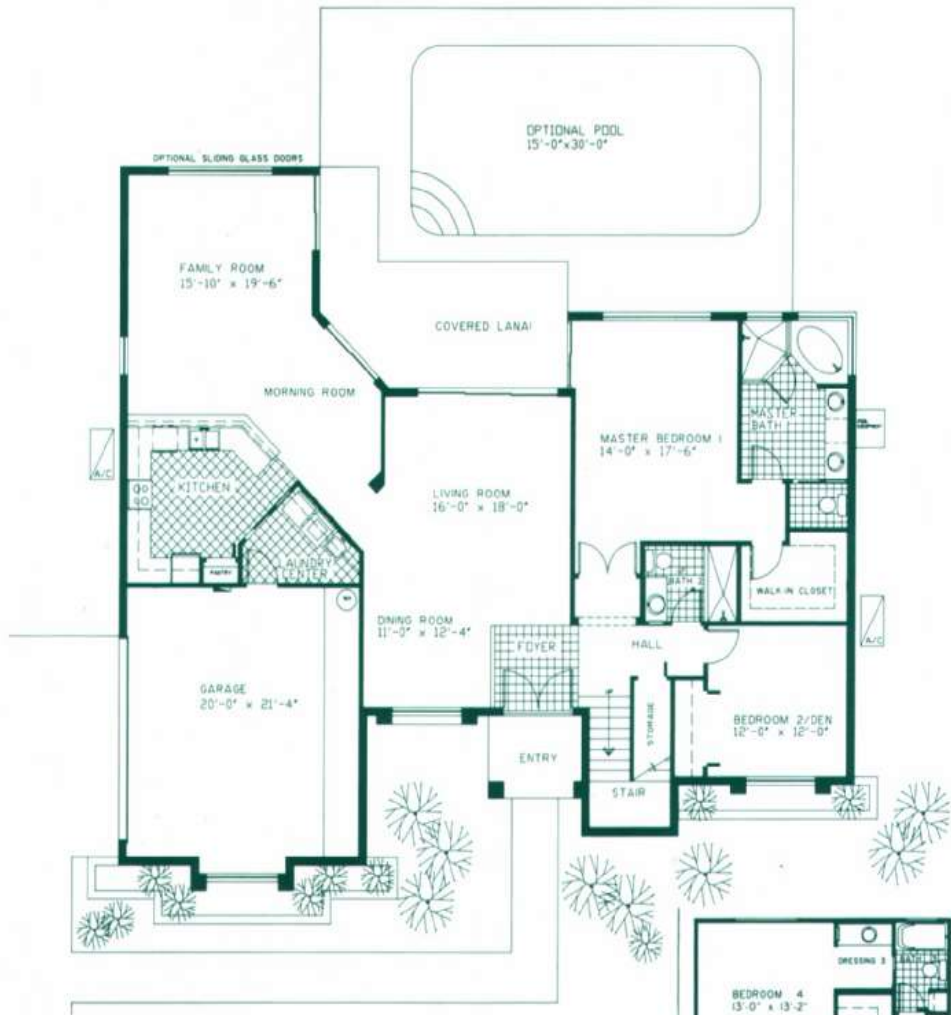

The Greenbrier

Deluxe Series

Artist's concepts.

GREENVIEW
 **COVE**
GOLF ESTATES

The Greenbrier

4 Bedrooms, 3 Baths

First Level A/C 2,071

Second Level A/C 751

A/C Living Area 2,822

Garage 473

Covered Entry 80

Covered Lanai 465

Total 3,840

Second Level Floor Plan

(Rev. 6/19/90)

Developer reserves the right to modify all plans and/or specifications without notice or obligation. Dimensions are approximate.