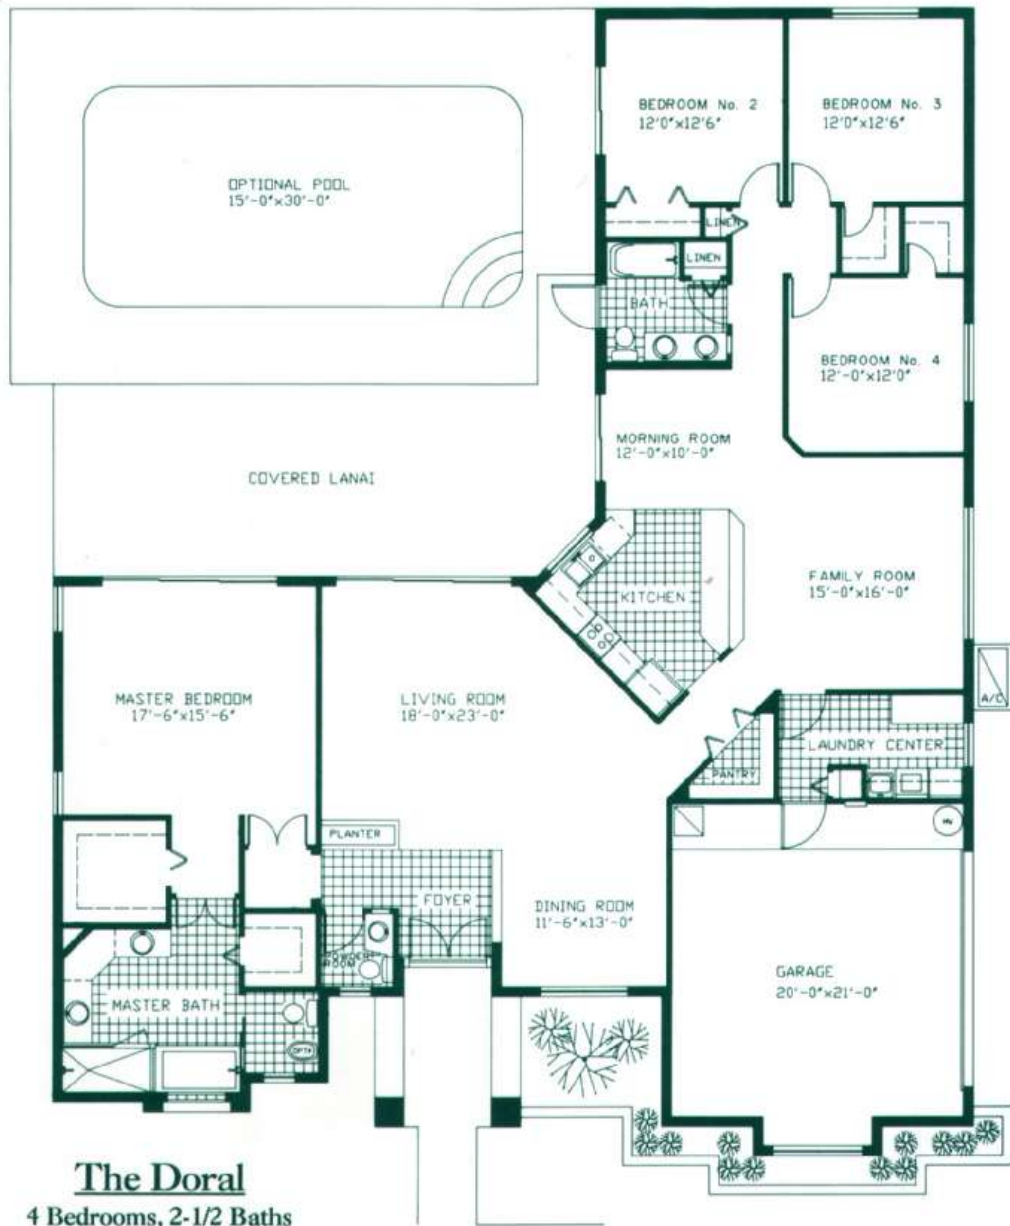

The Doral

Deluxe Series

Elevation A

Elevation B

Artist's concepts.

GREENVIEW
**COVE**
GOLF ESTATES

The Doral

4 Bedrooms, 2-1/2 Baths	
A/C Living Area	2,658
Garage	478
Covered Entry	64
Covered Lanai	474
Total	3,674

Developer reserves the right to modify all plans and/or specifications without notice or obligation. Dimensions are approximate.

(Rev. 6/19/90)